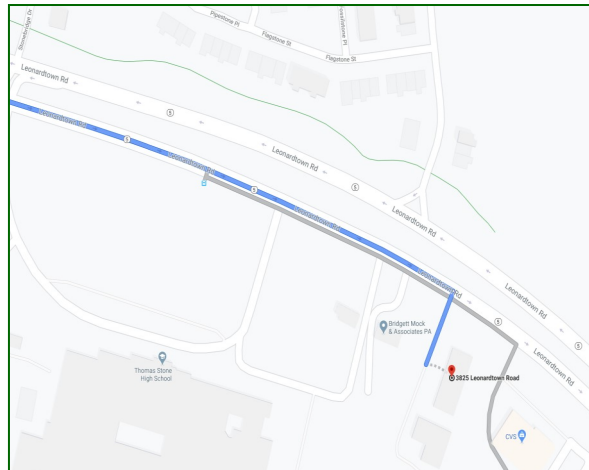

Directions to 3825 Leonardtown Rd, Ste 6

Traveling North on 301/Crain Highway:

- Right onto Leonardtown Rd at traffic light & go approx. 1.8 miles
- Turn Right into Farrall Professional Park just past Thomas Stone High School
- Follow road to end. Suite 6 on second floor

Traveling South on 301/Crain Highway:

- Left onto Leonardtown Rd at traffic light & go approx. 1.8 miles
- Turn Right into Farrall Professional Park just past Thomas Stone High School
- Follow road to end. Suite 6 on second floor